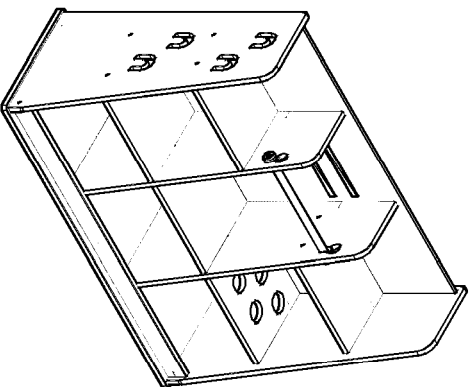

1050 - FREE STANDING SHELF UNIT

DIMENSIONS
WIDTH 1250 MM
DEPTH 440 MM
HEIGHT 975 MM

1060 - FREE STANDING CORNER SHELF UNIT

DIMENSIONS
WIDTH 440 MM
DEPTH 440 MM
HEIGHT 975 MM INC. GLIDE FEET

1280 - LOOSE PARTS PLAY & STORE TABLE

DIMENSIONS
WIDTH 898 MM
DEPTH 415 MM
HEIGHT 373 MM

1430 - FREE STANDING ARTS & CRAFTS STATION

DIMENSIONS:
HEIGHT - 975mm
WIDTH - 1250mm
DEPTH - 440mm

1643 - SINGLE SIDED TIDY WITH CLEAR J2 TRAYS

DIMENSIONS
WIDTH 850 MM
DEPTH 330 MM
HEIGHT 830 MM