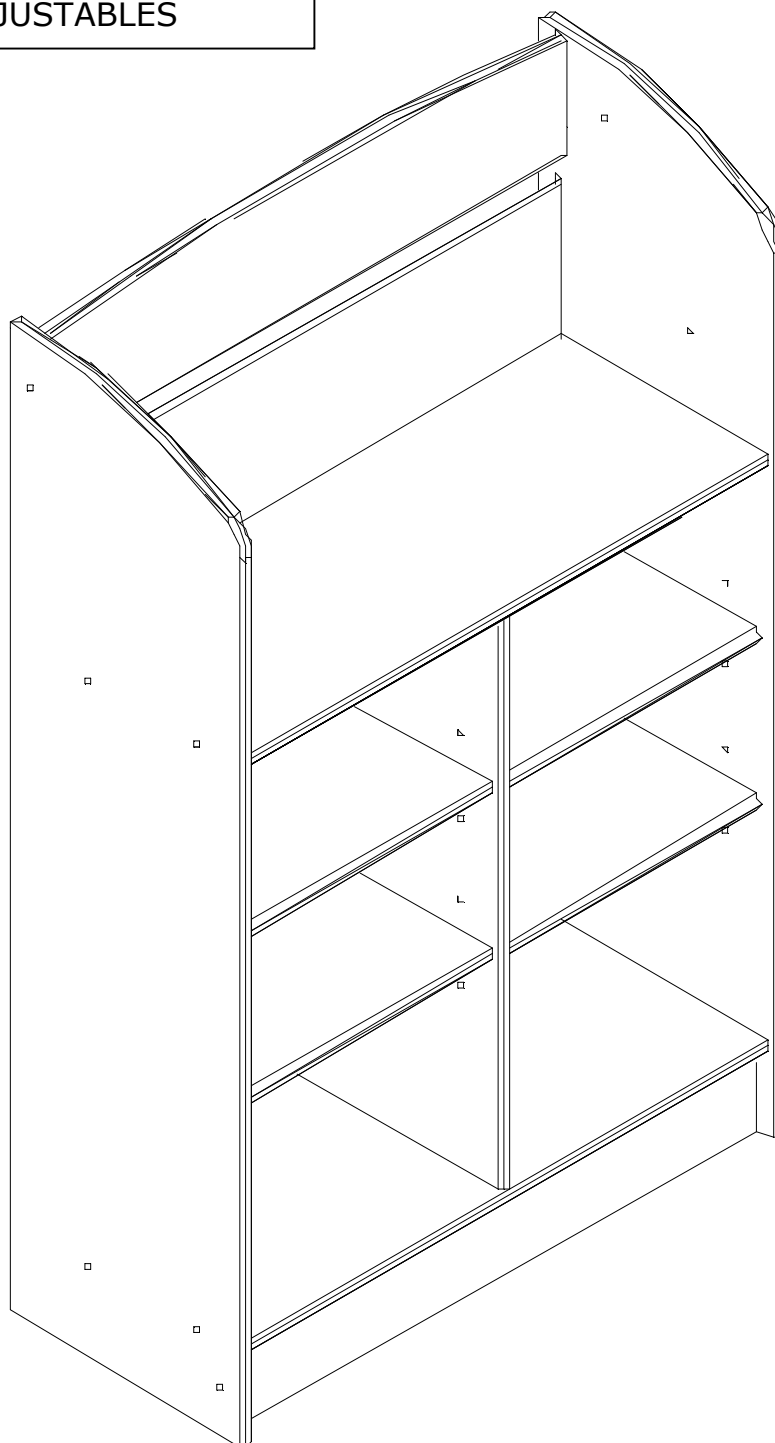

0850
SINGLE SIDED 1200 BOOKCASE
BIBLIOTHEQUE A COTE UNIQUE 1200
FA-91793

Assembly Instructions.

Please read these instructions carefully before assembling the unit and where necessary refer to the enclosed Component List.

SINGLE SIDED 1200 BOOKCASE
SUPPLIED WITH
1 FIXED SHELF
4 ADJUSTABLE SHELVES

BIBLIOTHEQUE A COTE UNIQUE 1200
FOURNIE AVEC
1 ETAGERES FIXE
4 ETAGERES AJUSTABLES

0850 - SINGLE SIDED 1200 BOOKCASE (CS0565)
COMPONENTS LIST