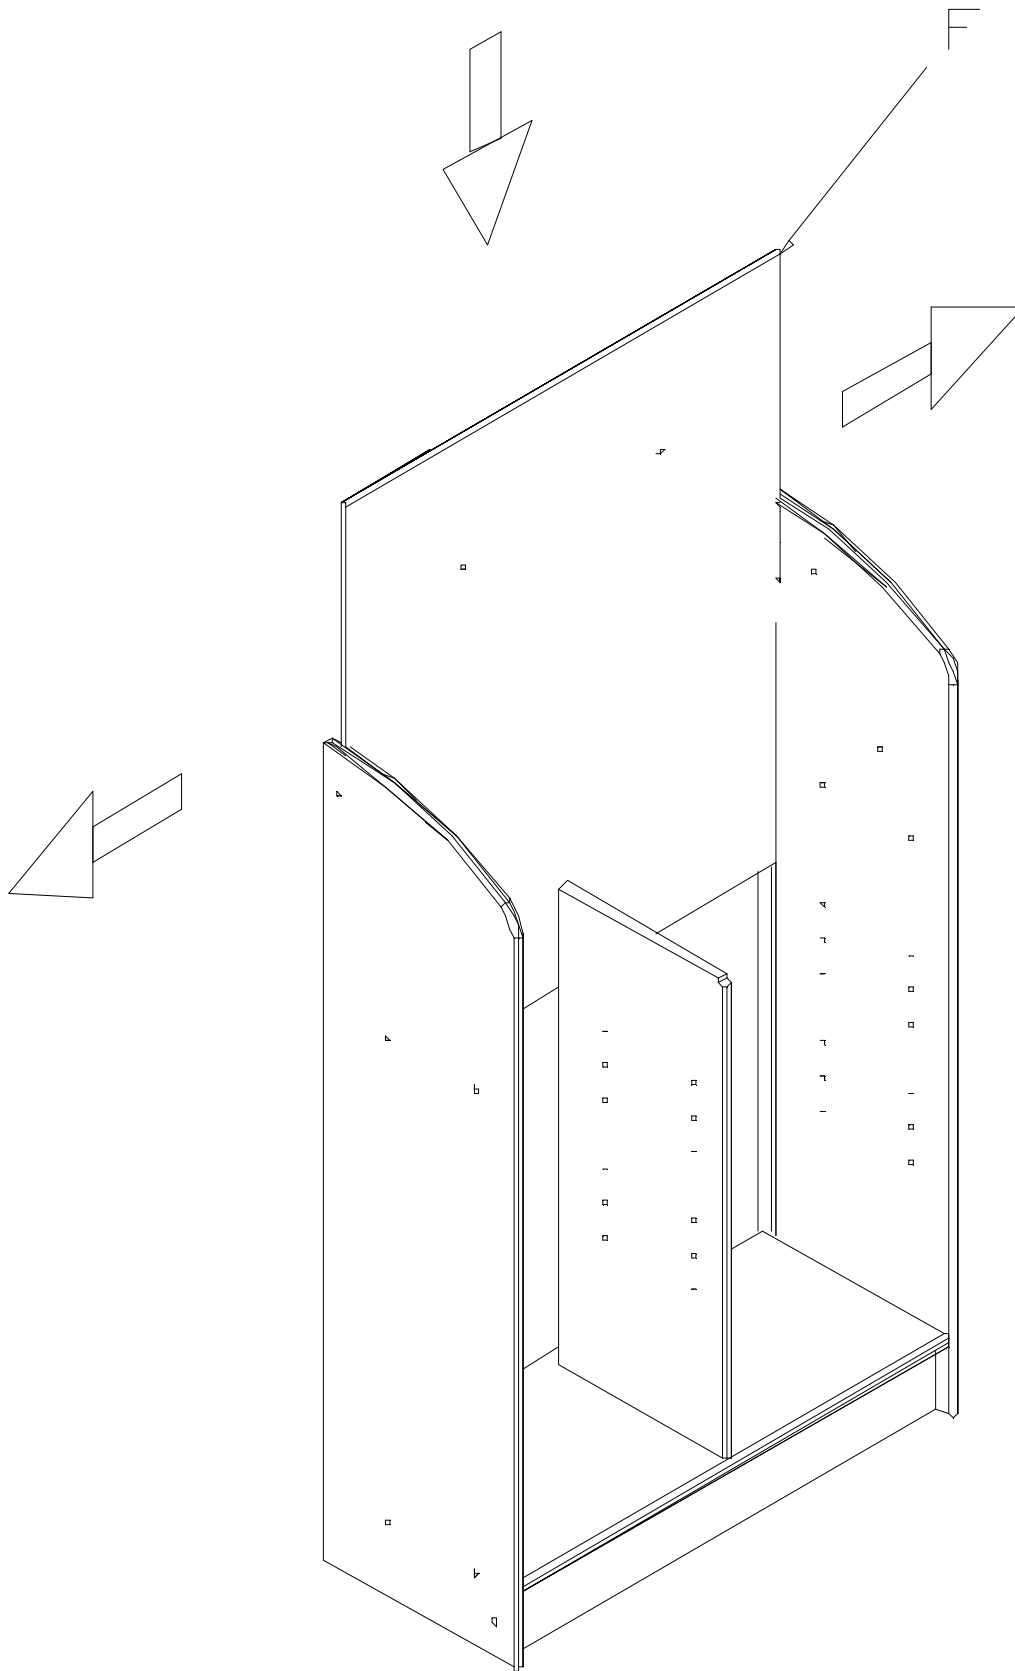

SINGLE SIDED 1200 BOOKCASE
SUPPLIED WITH
1 FIXED SHELF
4 ADJUSTABLE SHELVES

BIBLIOTHEQUE A COTE UNIQUE 1200
FOURNIE AVEC
1 ETAGERES FIXE
4 ETAGERES AJUSTABLES

0850 - SINGLE SIDED 1200 BOOKCASE (CS0565)
COMPONENTS LIST