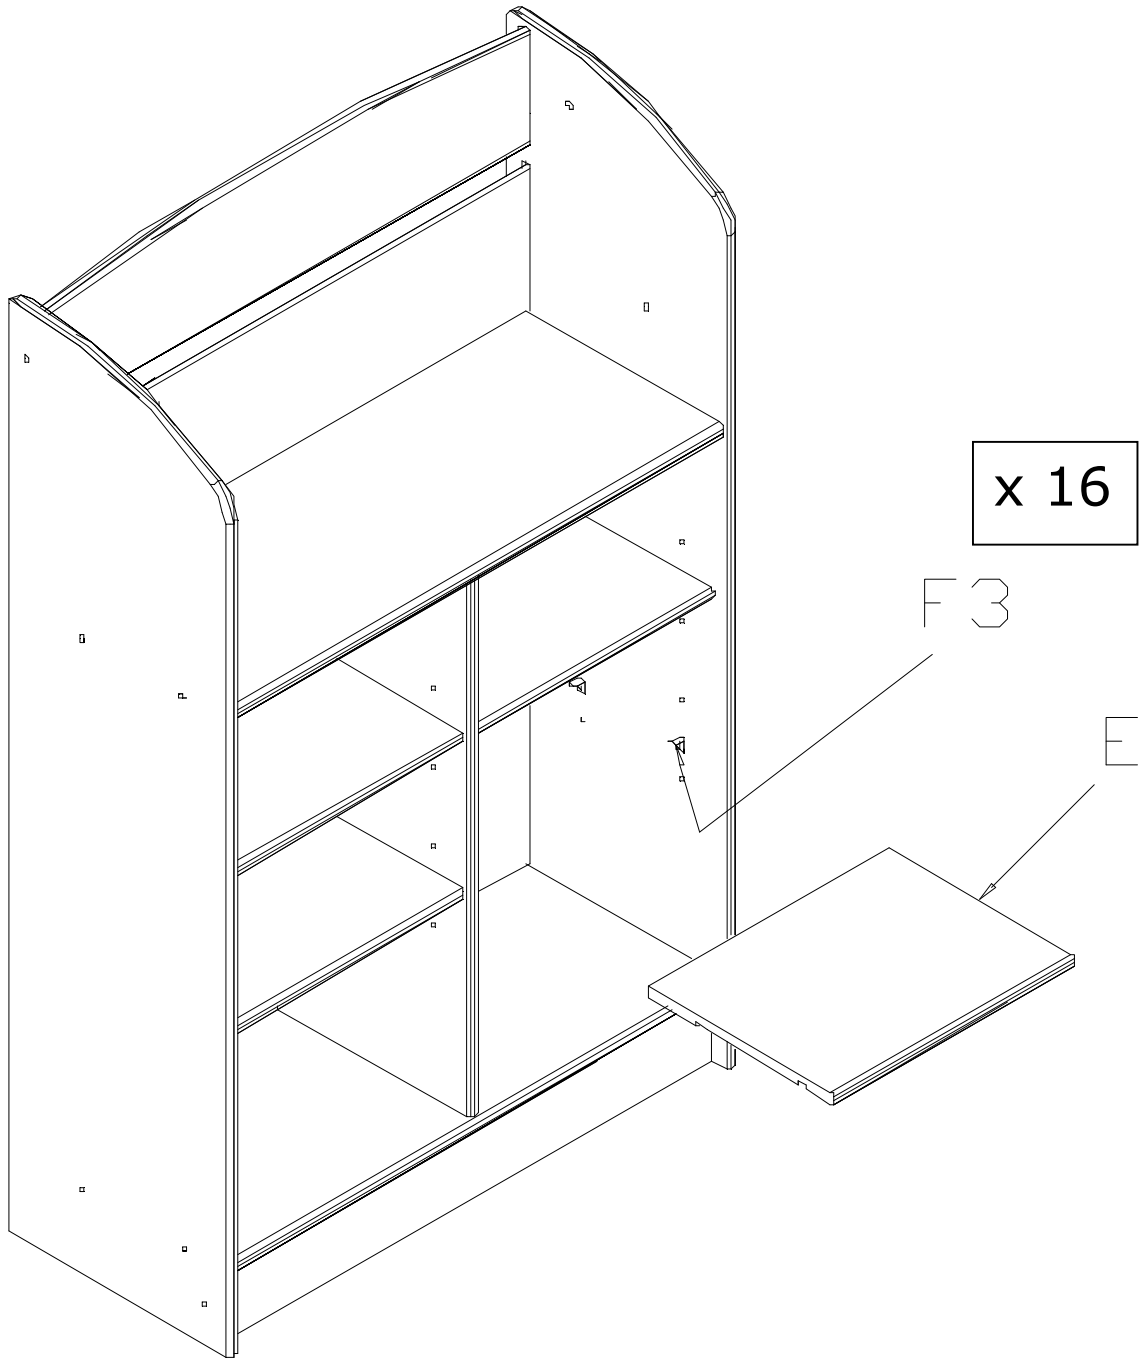

SINGLE SIDED 1200 BOOKCASE
SUPPLIED WITH
1 FIXED SHELF
4 ADJUSTABLE SHELVES

BIBLIOTHEQUE A COTE UNIQUE 1200
FOURNIE AVEC
1 ETAGERES FIXE
4 ETAGERES AJUSTABLES

0850 - SINGLE SIDED 1200 BOOKCASE (CS0565)
COMPONENTS LIST