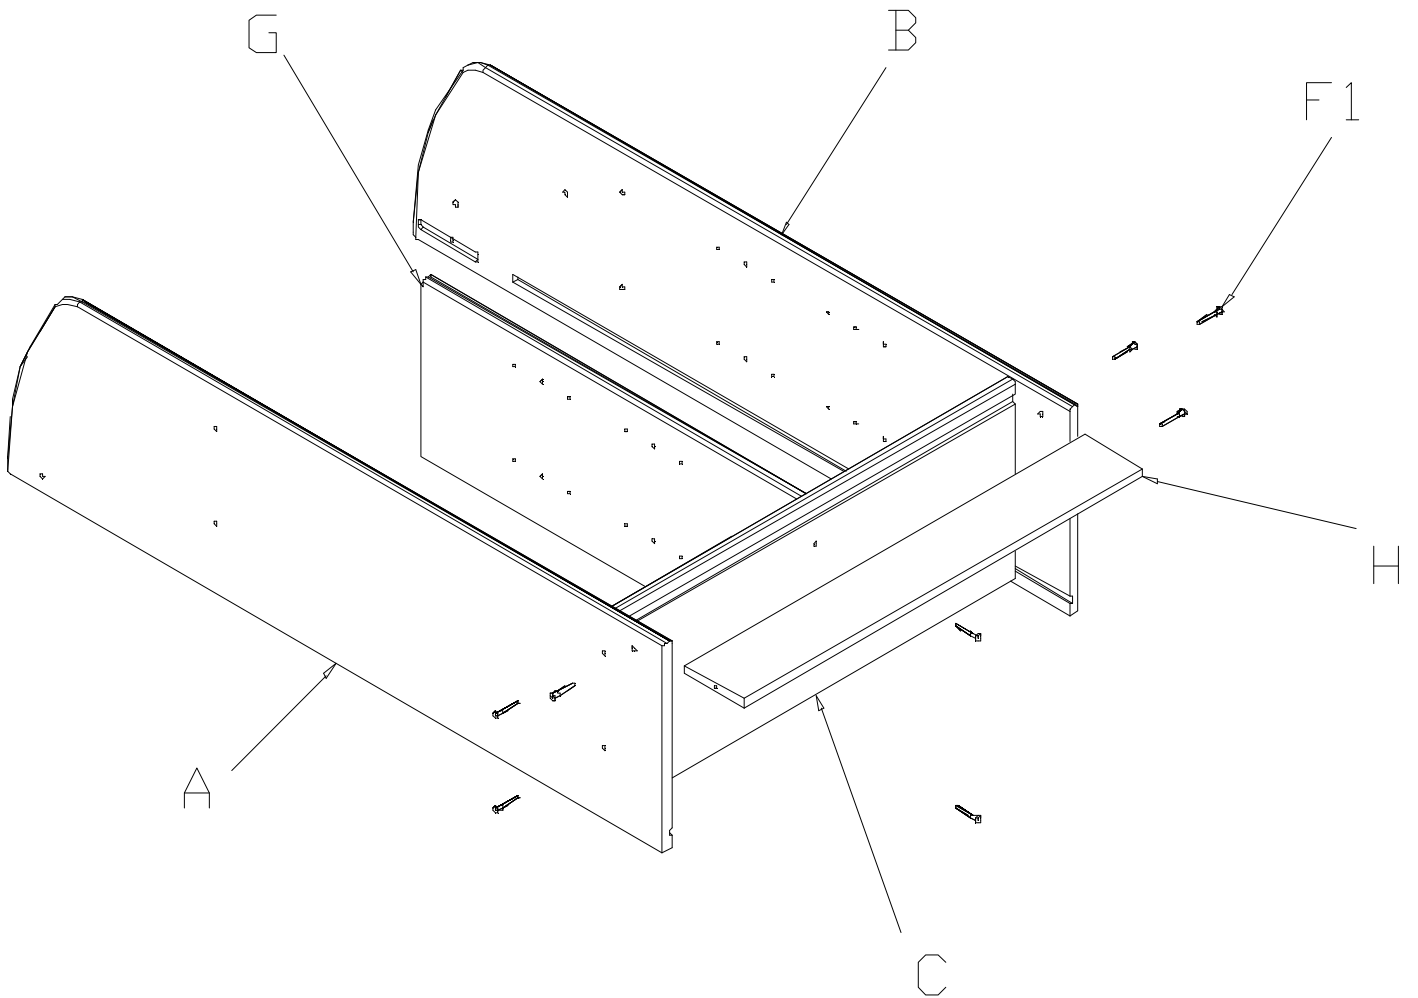

SINGLE SIDED 1200 BOOKCASE
SUPPLIED WITH
1 FIXED SHELF
4 ADJUSTABLE SHELVES

BIBLIOTHEQUE A COTE UNIQUE 1200
FOURNIE AVEC
1 ETAGERES FIXE
4 ETAGERES AJUSTABLES

0850 - SINGLE SIDED 1200 BOOKCASE (CS0565)
COMPONENTS LIST