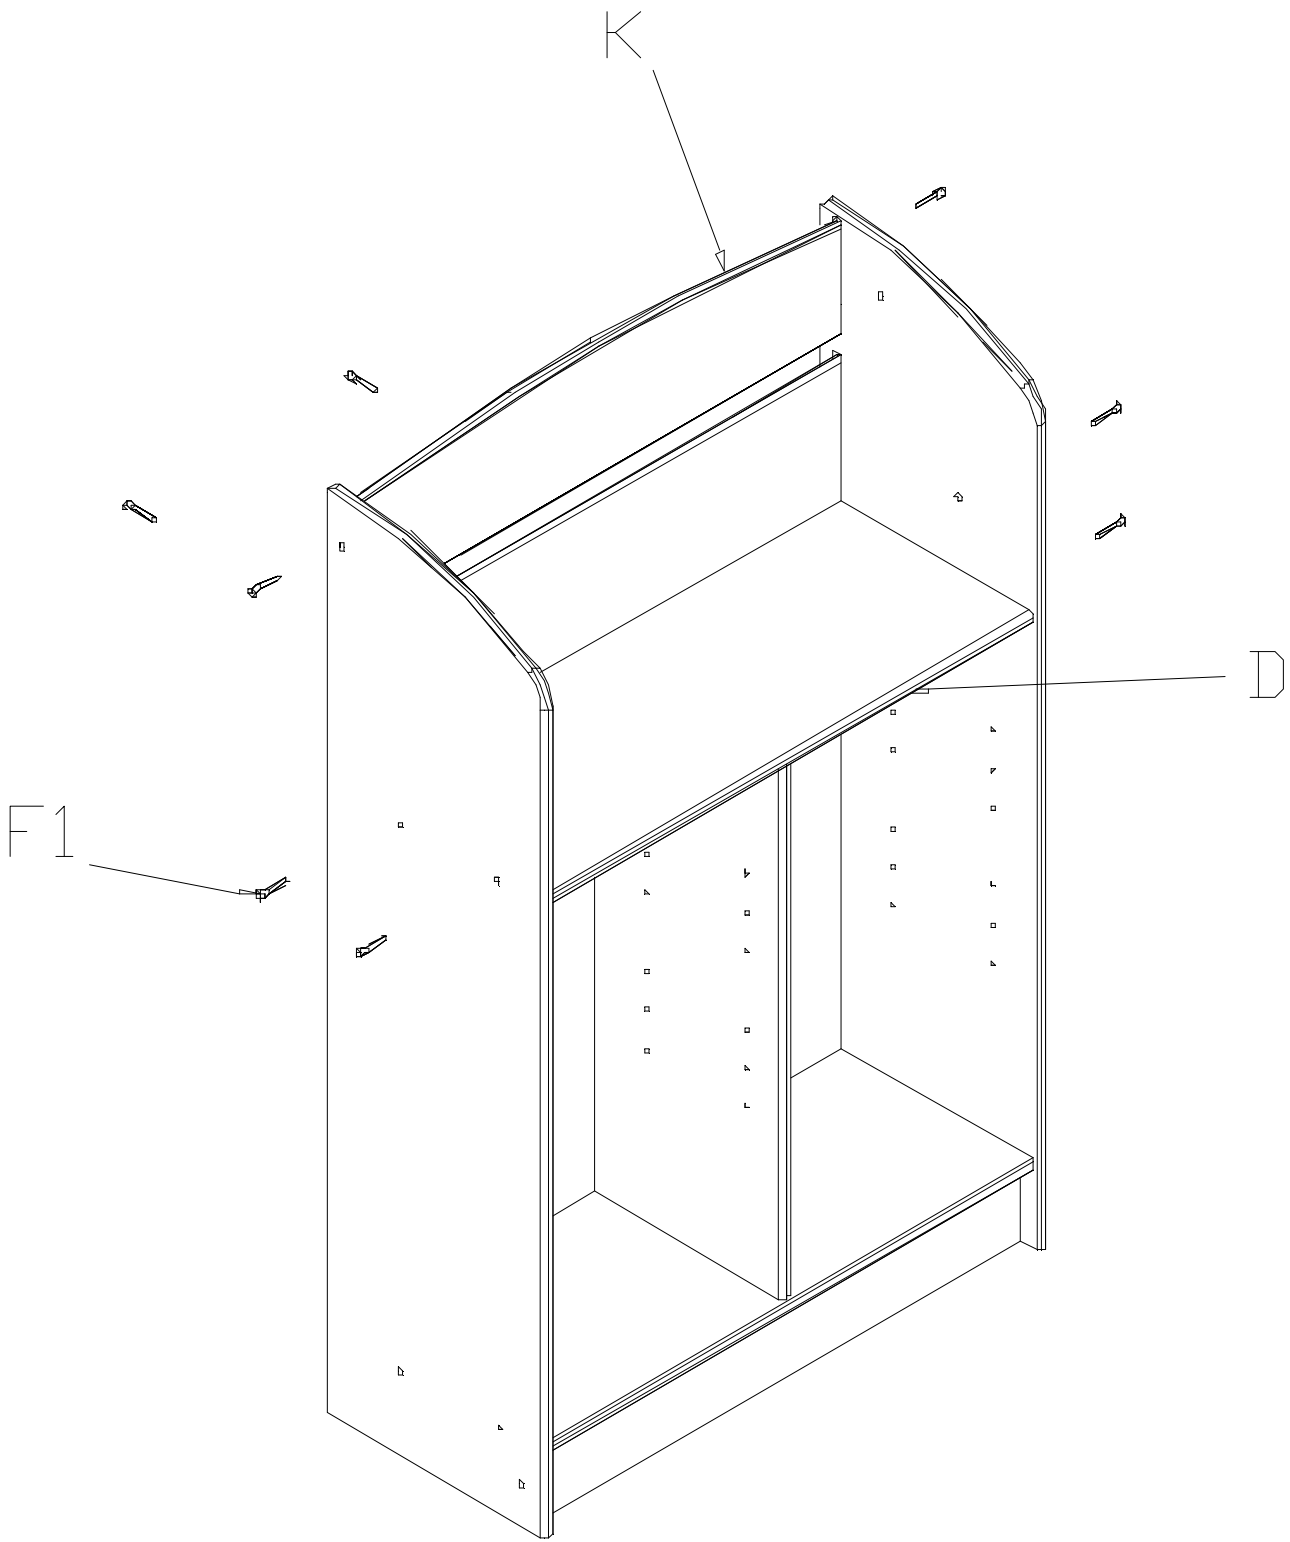

SINGLE SIDED 1200 BOOKCASE
SUPPLIED WITH
1 FIXED SHELF
4 ADJUSTABLE SHELVES

BIBLIOTHEQUE A COTE UNIQUE 1200
FOURNIE AVEC
1 ETAGERES FIXE
4 ETAGERES AJUSTABLES

0850 - SINGLE SIDED 1200 BOOKCASE (CS0565)
COMPONENTS LIST