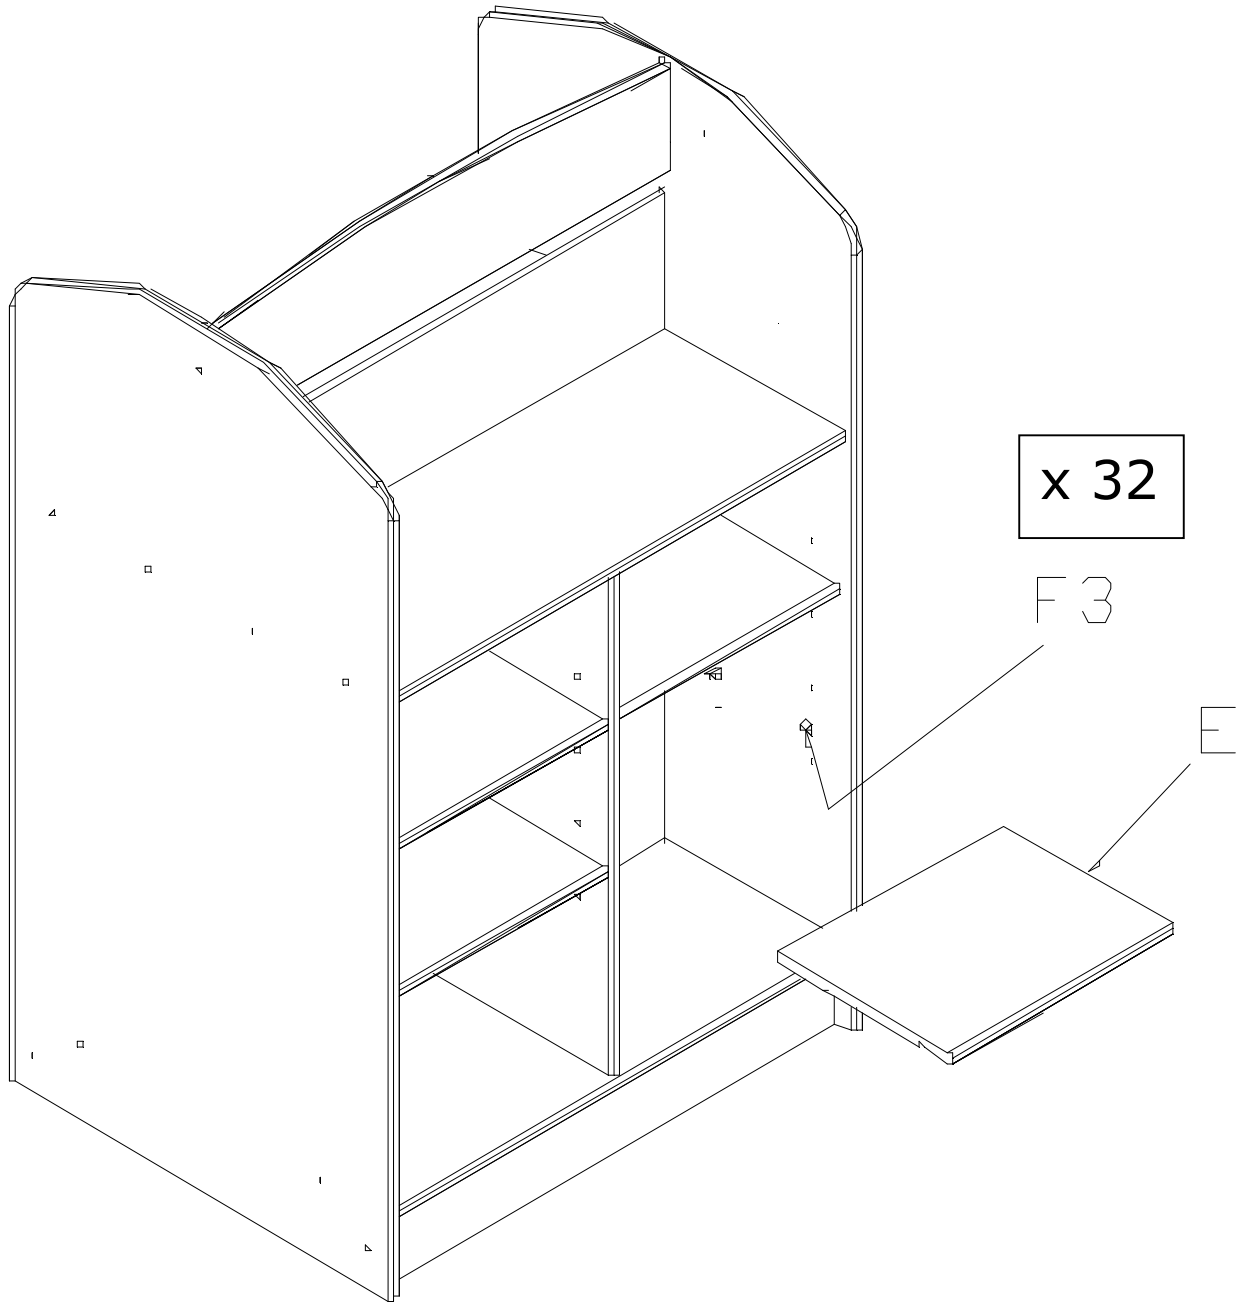

DOUBLE SIDED 1200 BOOKCASE
SUPPLIED WITH
2 FIXED SHELVES
8 ADJUSTABLE SHELVES

BIBLIOTHEQUE A DUEX COTE 1200
FOURNIE AVEC
2 ETAGERES FIXE
8 ETAGERES AJUSTABLES

0870 - DOUBLE SIDED 1200 BOOKCASE (CS0567)
COMPONENTS LIST