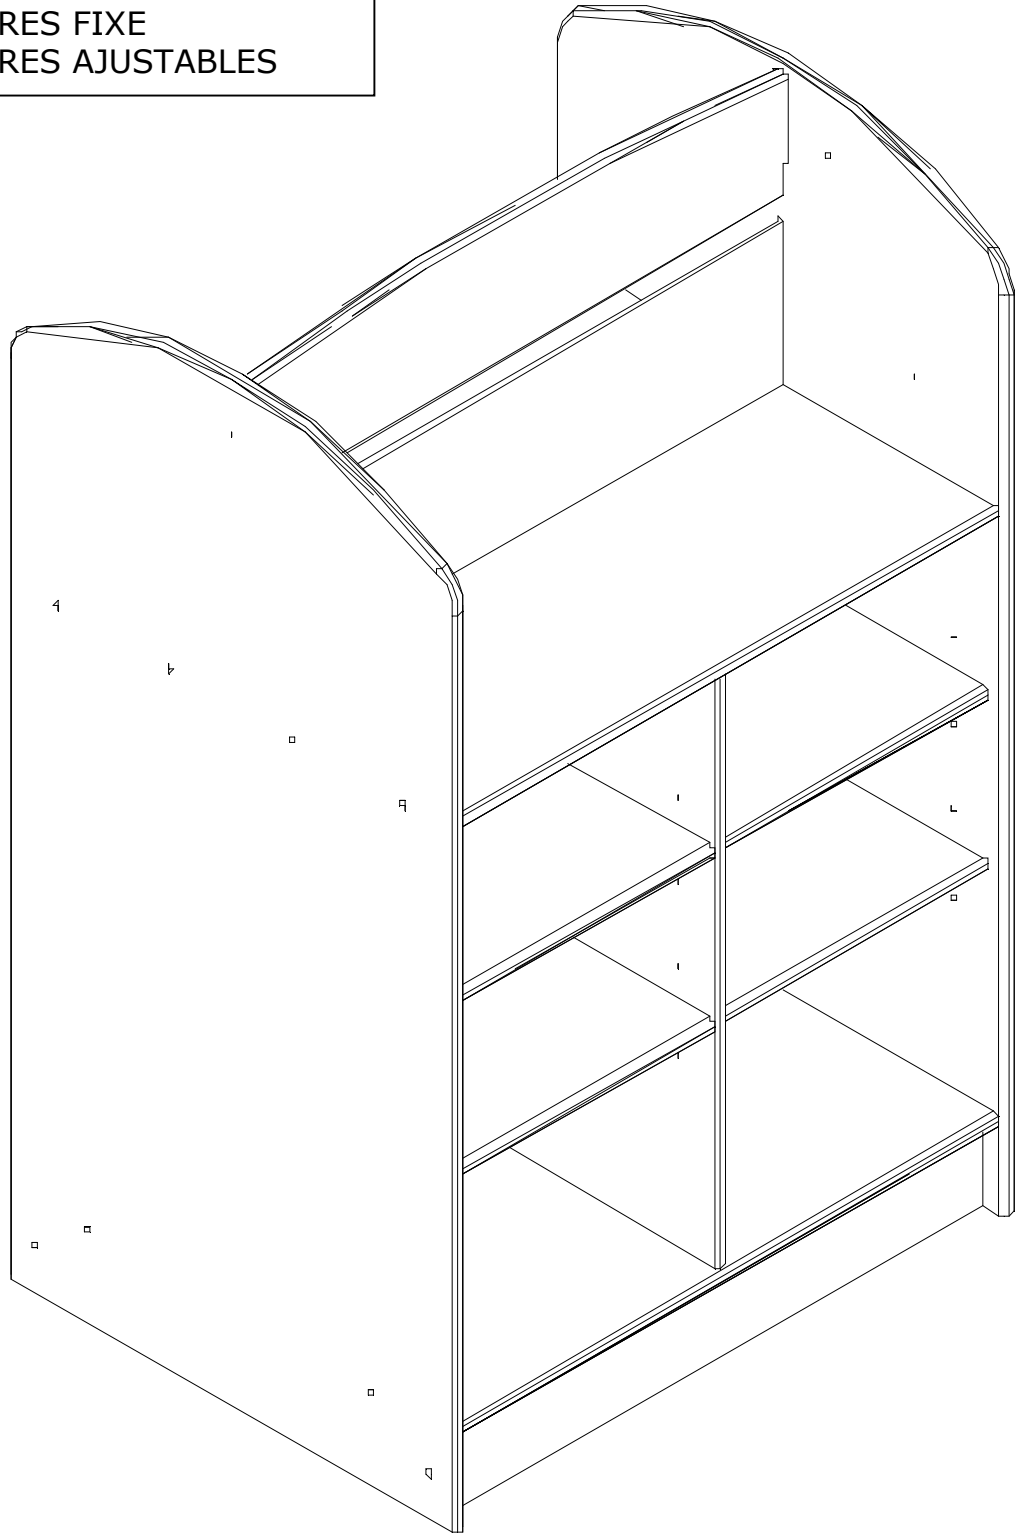

DOUBLE SIDED 1200 BOOKCASE
SUPPLIED WITH
2 FIXED SHELVES
8 ADJUSTABLE SHELVES

BIBLIOTHEQUE A DUEX COTE 1200
FOURNIE AVEC
2 ETAGERES FIXE
8 ETAGERES AJUSTABLES

0870 - DOUBLE SIDED 1200 BOOKCASE (CS0567)
COMPONENTS LIST