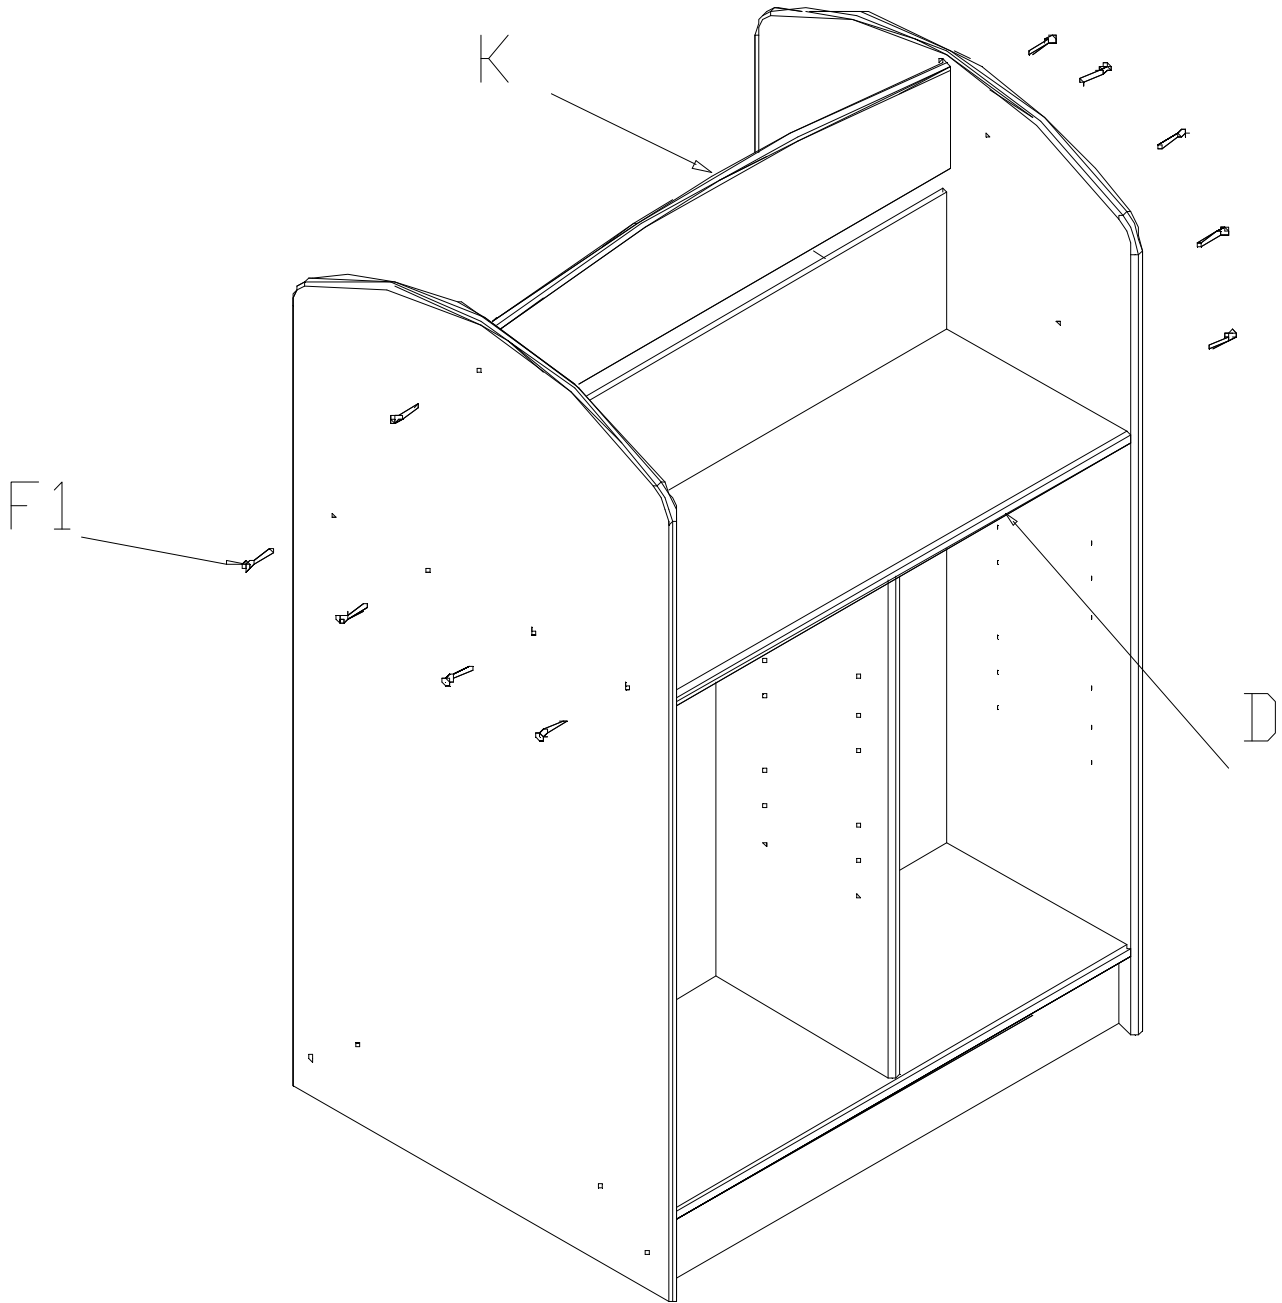

DOUBLE SIDED 1200 BOOKCASE
SUPPLIED WITH
2 FIXED SHELVES
8 ADJUSTABLE SHELVES

BIBLIOTHEQUE A DUEX COTE 1200
FOURNIE AVEC
2 ETAGERES FIXE
8 ETAGERES AJUSTABLES

0870 - DOUBLE SIDED 1200 BOOKCASE (CS0567)
COMPONENTS LIST