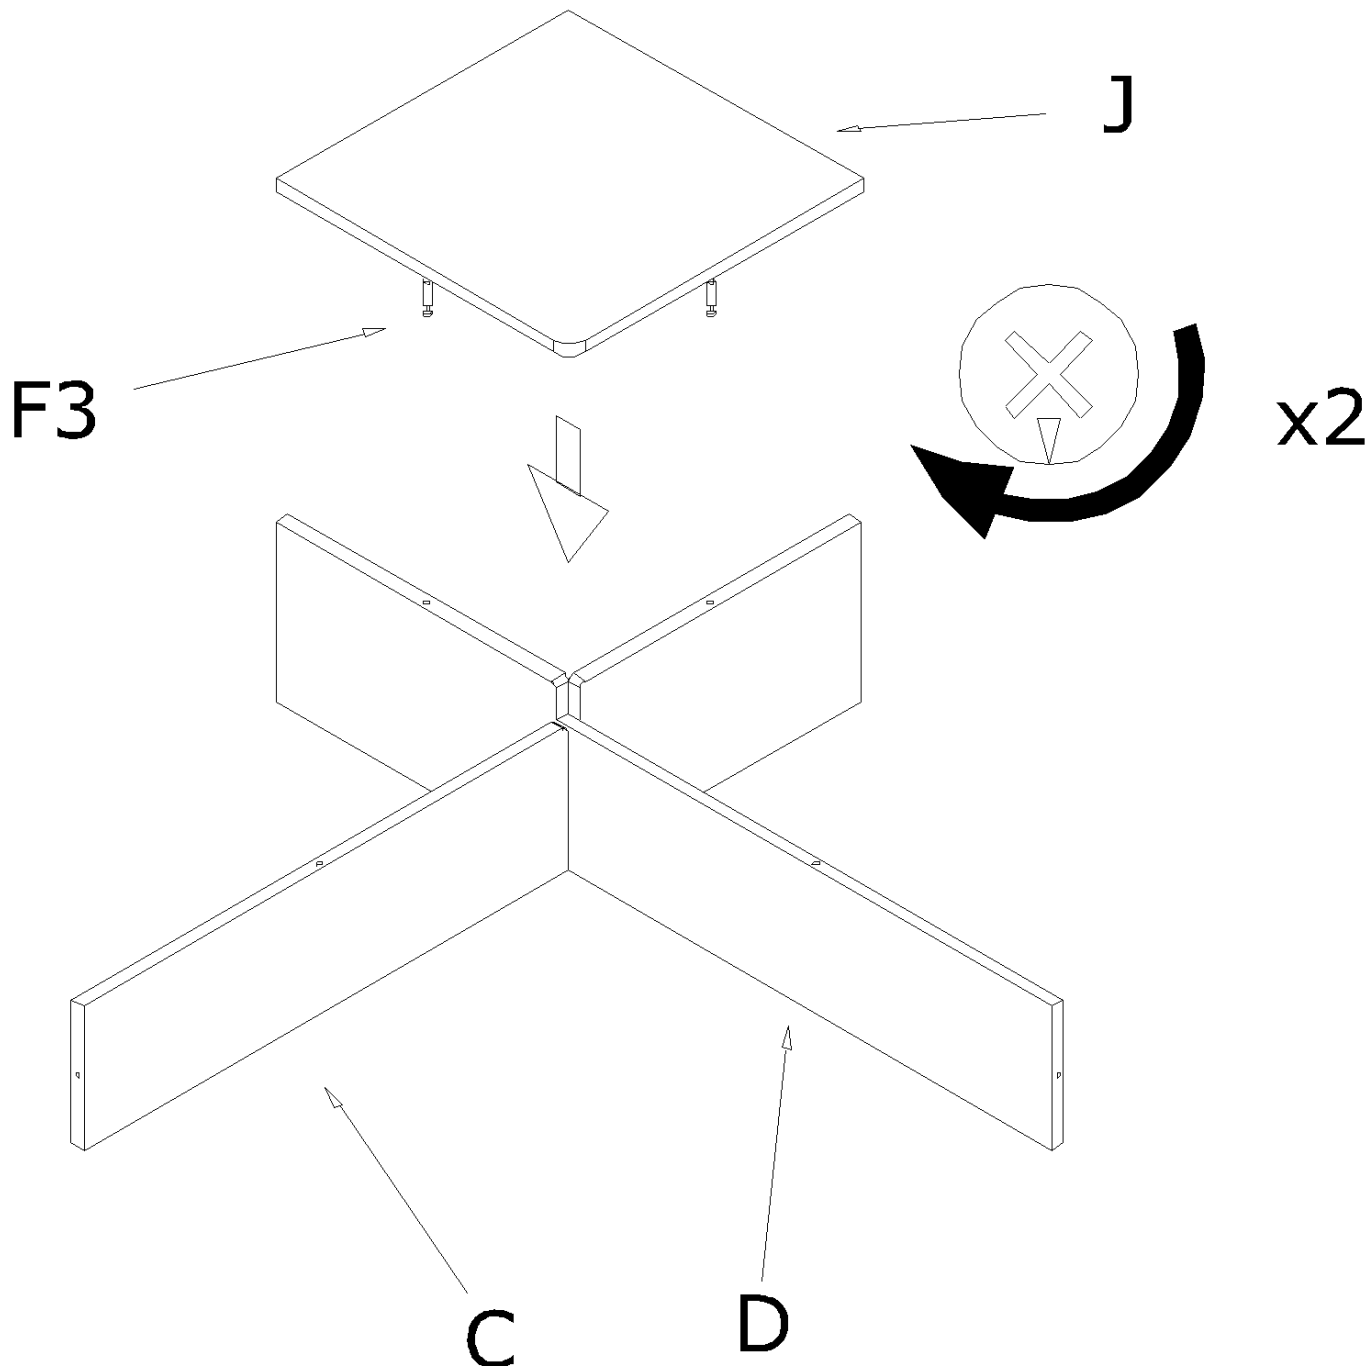

# 4050 - READING CORNER - SEAT 1 (CS0730) COMPONENTS LIST

**F**  
PN: 4050304A  
QTY 1

**G**  
PN: 4050304B  
QTY 1

KIT  
(SOME EXTRA'S INCLUDED)

**F1**  
SUPERJOINER  
PN: FS6338SW4  
QTY 14

**F2**  
MINIFIX HOUSING  
PN: FC15C  
QTY 4