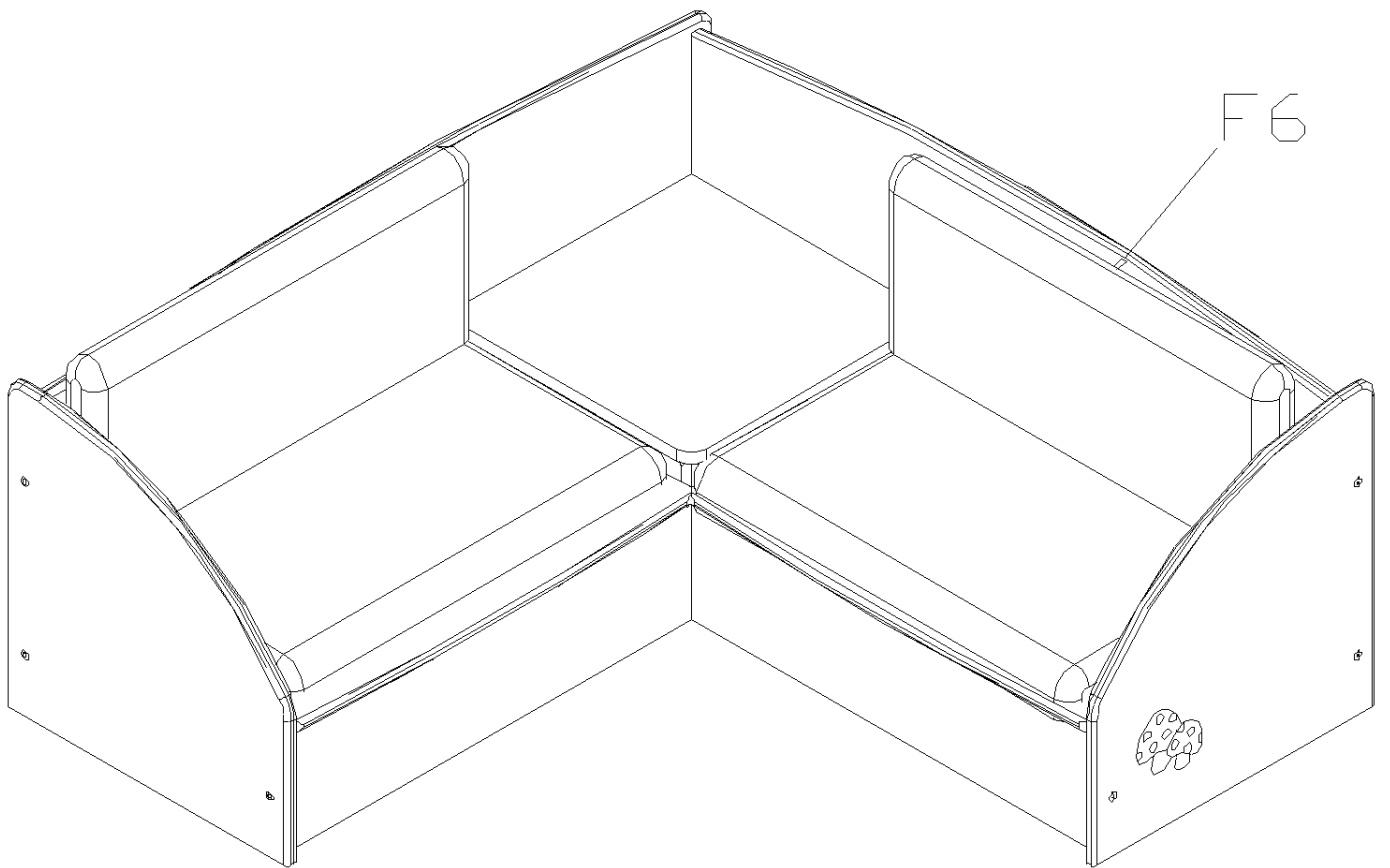

# 4050 - READING CORNER - SEAT 1 (CS0730) COMPONENTS LIST

**F**  
PN: 4050304A  
QTY 1

**G**  
PN: 4050304B  
QTY 1

KIT  
(SOME EXTRA'S INCLUDED)

**F1**  
SUPERJOINER  
PN: FS6338SW4  
QTY 14

**F2**  
MINIFIX HOUSING  
PN: FC15C  
QTY 4