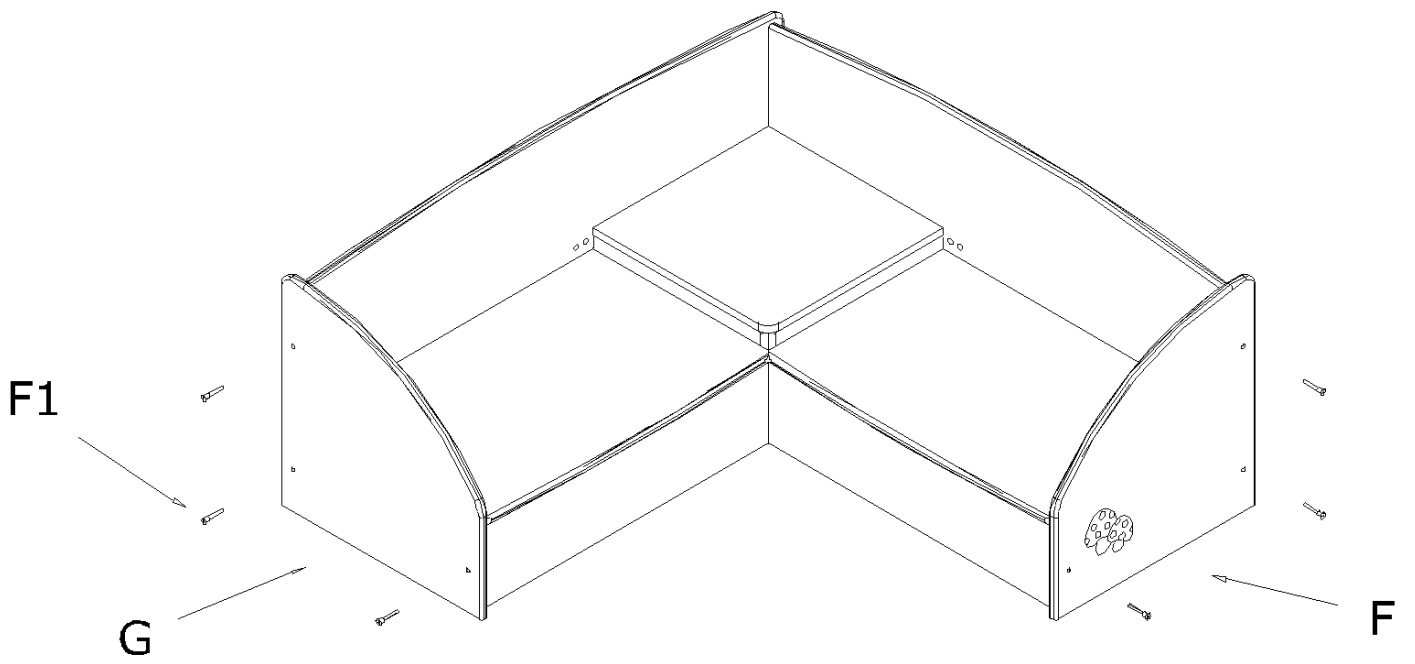

# 4050 - READING CORNER - SEAT 1 (CS0730) COMPONENTS LIST

**F**  
PN: 4050304A  
QTY 1

**G**  
PN: 4050304B  
QTY 1

KIT  
(SOME EXTRA'S INCLUDED)

**F1**  
SUPERJOINER  
PN: FS6338SW4  
QTY 14

**F2**  
MINIFIX HOUSING  
PN: FC15C  
QTY 4