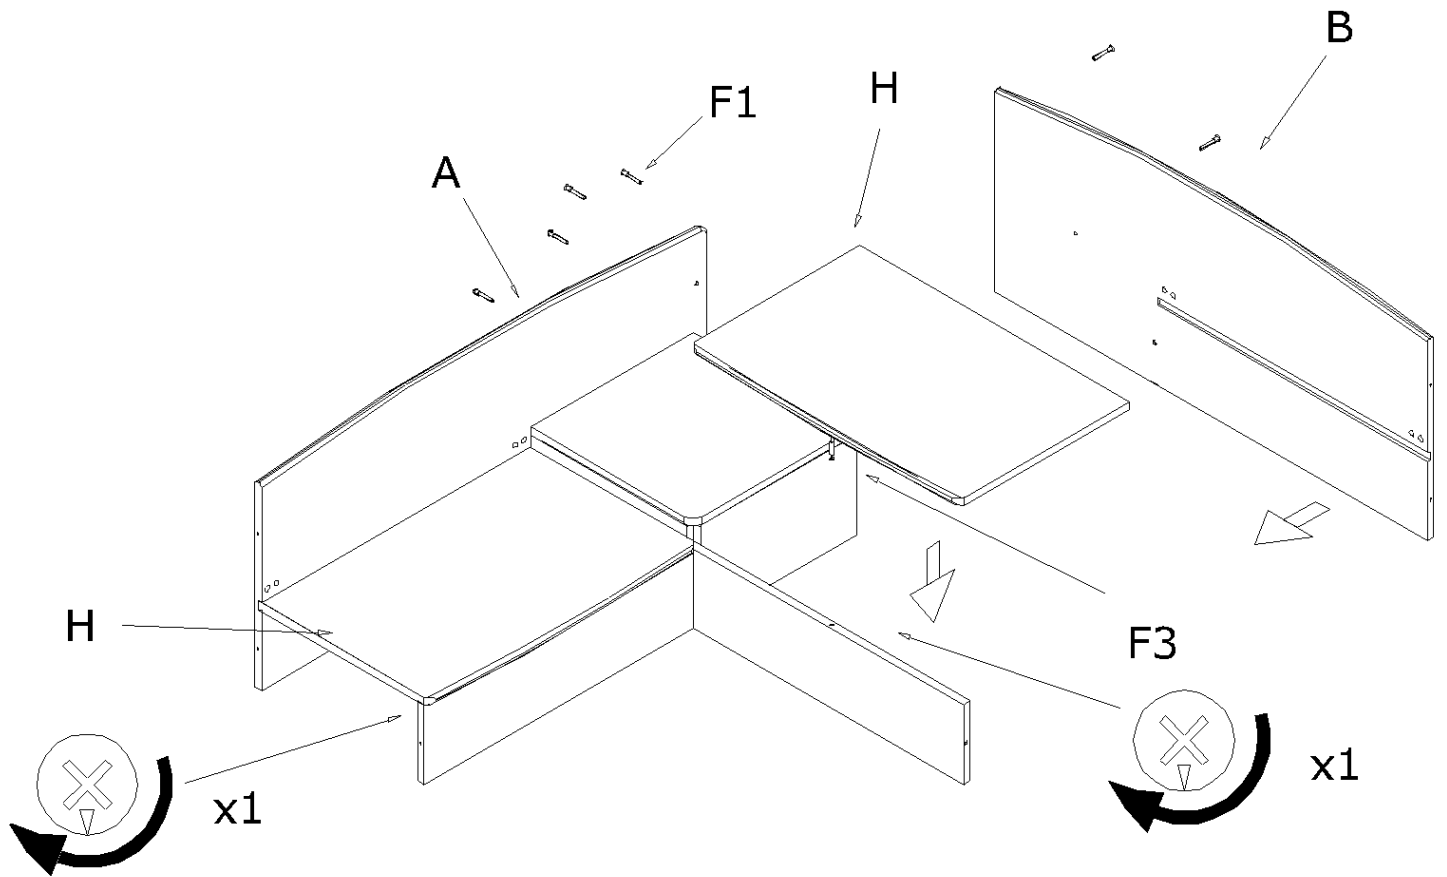

# 4050 - READING CORNER - SEAT 1 (CS0730) COMPONENTS LIST

**F**  
PN: 4050304A  
QTY 1

**G**  
PN: 4050304B  
QTY 1

KIT  
(SOME EXTRA'S INCLUDED)

**F1**  
SUPERJOINER  
PN: FS6338SW4  
QTY 14

**F2**  
MINIFIX HOUSING  
PN: FC15C  
QTY 4